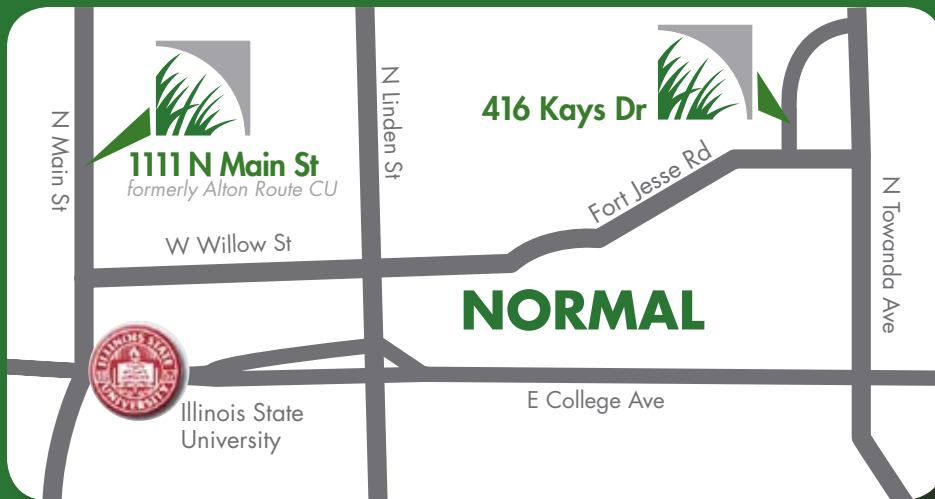

WE'RE GROWING.

PrairieLand Federal Credit Union merged with Alton Route Credit Union, expanding our conveniences throughout Normal.

Our new branch location is

1111 N MAIN STREET

formerly Alton Route Credit Union

- lobby open
M – F 9am to 5pm
- drive-thru lanes
M – Th 9am to 5pm
Fri 9am to 6pm
Sat 8:30am to 12pm

 **PrairieLand**
FEDERAL CREDIT UNION

NotYour
NORMAL
BANK.com
309.862.1838